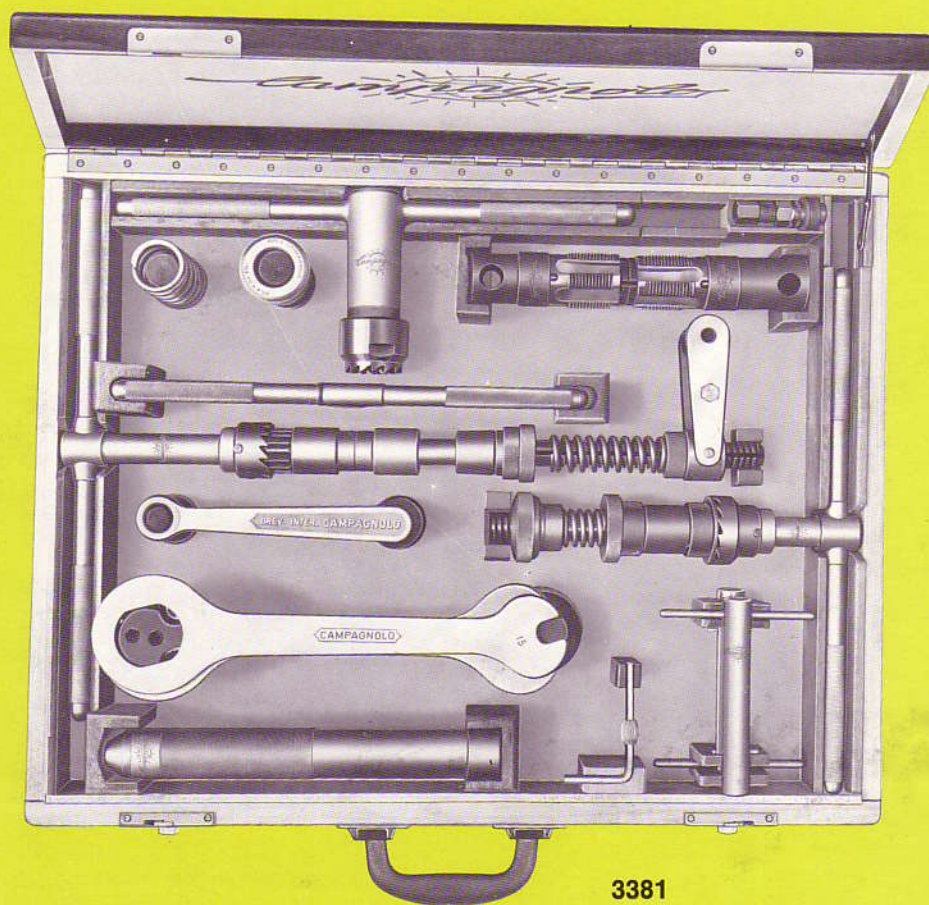

TOOL CASES

pages 84-85-86-87-88

SPECIAL TOOLS AND BICYCLE
ASSEMBLING STAND

pages 88-89

3381 CAMPAGNOLO REDUCED TOOL CASE

(USED ONLY FOR THE FITTING OF HEAD SET AND BOTTOM BRACKET SET)

3381